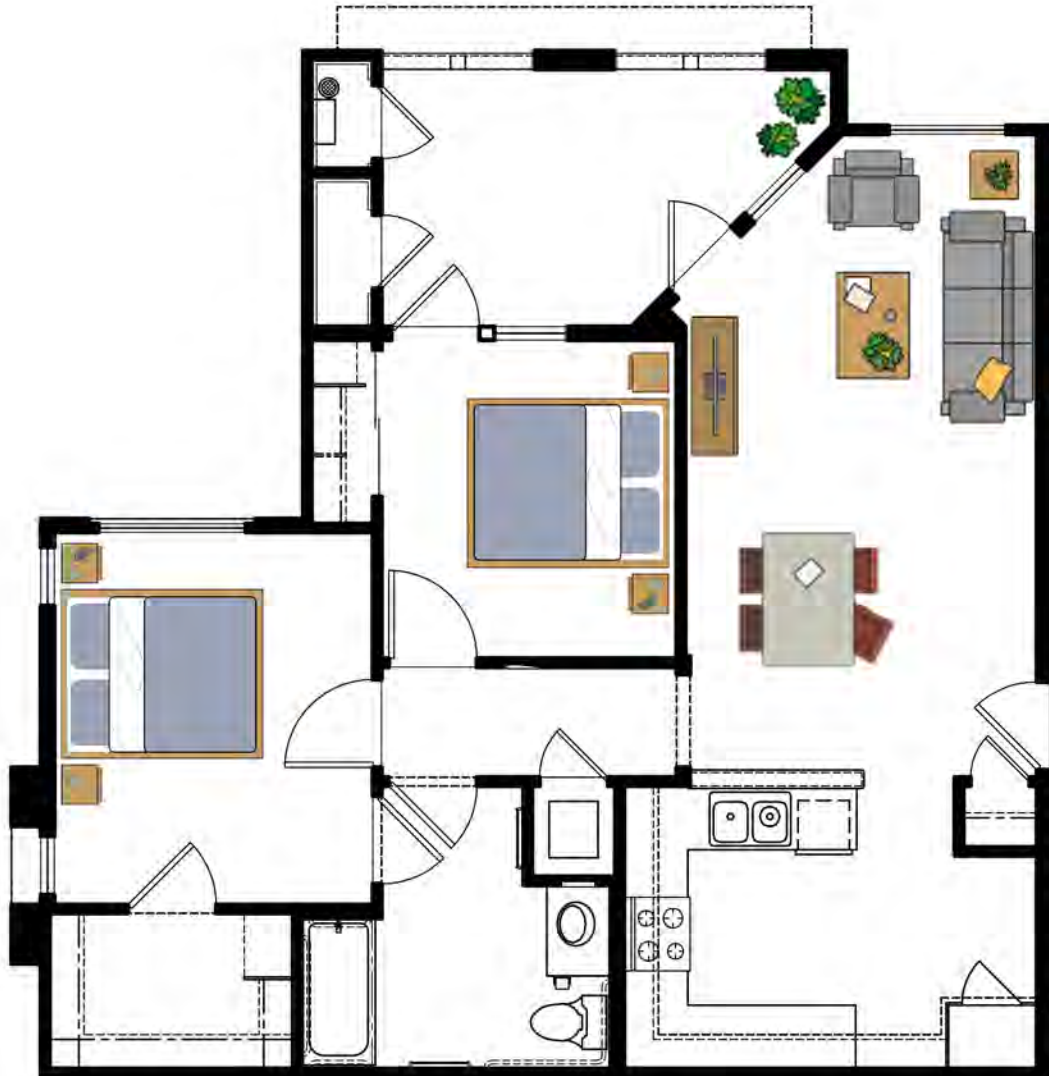

## UNIT A1.1

*One Bedroom*

1 Bedroom / 1 Bath  
827 Sq. Ft.

PROMENADE AT CREEKSIDE APARTMENTS

**UNIT A2.1**

*One Bedroom*

1 bed/ 1bath  
842 Sq. Ft.

**PROMENADE AT CREEKSIDE APARTMENTS**

**UNIT A3.3a**

*One Bedrooms*

1 bed/ 1 bath  
869 Sq. Ft.

**PROMENADE AT CREEKSIDE APARTMENTS**

**UNIT B1.1**  
*Two Bedrooms*

2 bed/ 1bath  
1,046 Sq. Ft.

**PROMENADE AT CREEKSIDE APARTMENTS**

**UNIT B3.1**

*Two Bedrooms*

2 bed/ 1bath

1,032 Sq. Ft.

**PROMENADE AT CREEKSIDE APARTMENTS**

**UNIT B4.2a**

*Two Bedrooms*

2 bed/ 1bath

1,027 Sq. Ft.