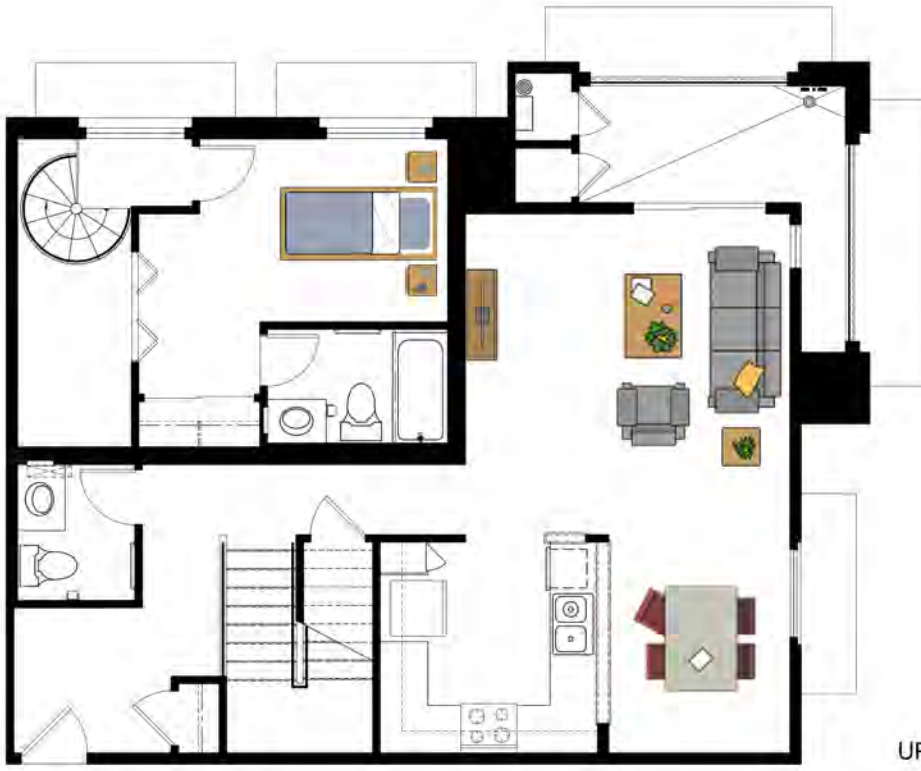

## UNIT A1.1

*One Bedroom*

1 Bedroom / 1 Bath  
827 Sq. Ft.

PROMENADE AT CREEKSIDE APARTMENTS

**UNIT A2.1**

*One Bedroom*

1 bed/ 1bath  
842 Sq. Ft.

**PROMENADE AT CREEKSIDE APARTMENTS**

*Two Bedrooms*

2 bed/ 1bath

1,032 Sq. Ft.

**PROMENADE AT CREEKSIDE APARTMENTS**

**UNIT B4.2a**

*Two Bedrooms*

2 bed/ 1bath

1,027 Sq. Ft.

**PROMENADE AT CREEKSIDE APARTMENTS**

**UNIT C1.1**

*Three Bedrooms*

3 bed/ 2 bath

1,186 Sq. Ft.

**PROMENADE AT CREEKSIDE APARTMENTS**

**UNIT C2.2**  
*Three Bedrooms*

3 bed/ 2 bath  
1,265 Sq. Ft.

**PROMENADE AT CREEKSIDE APARTMENTS**

UPPER FLOOR

STREET LEVEL

**UNIT D1.1**  
*Three Bedrooms*

3 bed/ 2 bath  
1,408 Sq. Ft.

**PROMENADE AT CREEKSIDE APARTMENTS**

UPPER FLOOR

STREET LEVEL