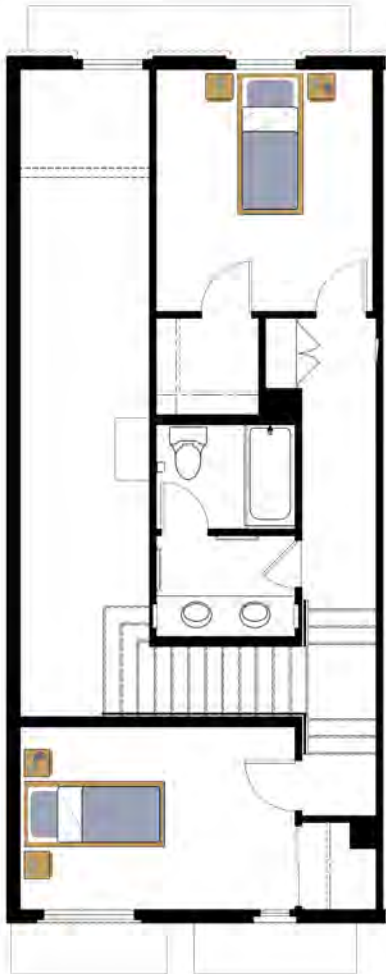

UPPER FLOOR