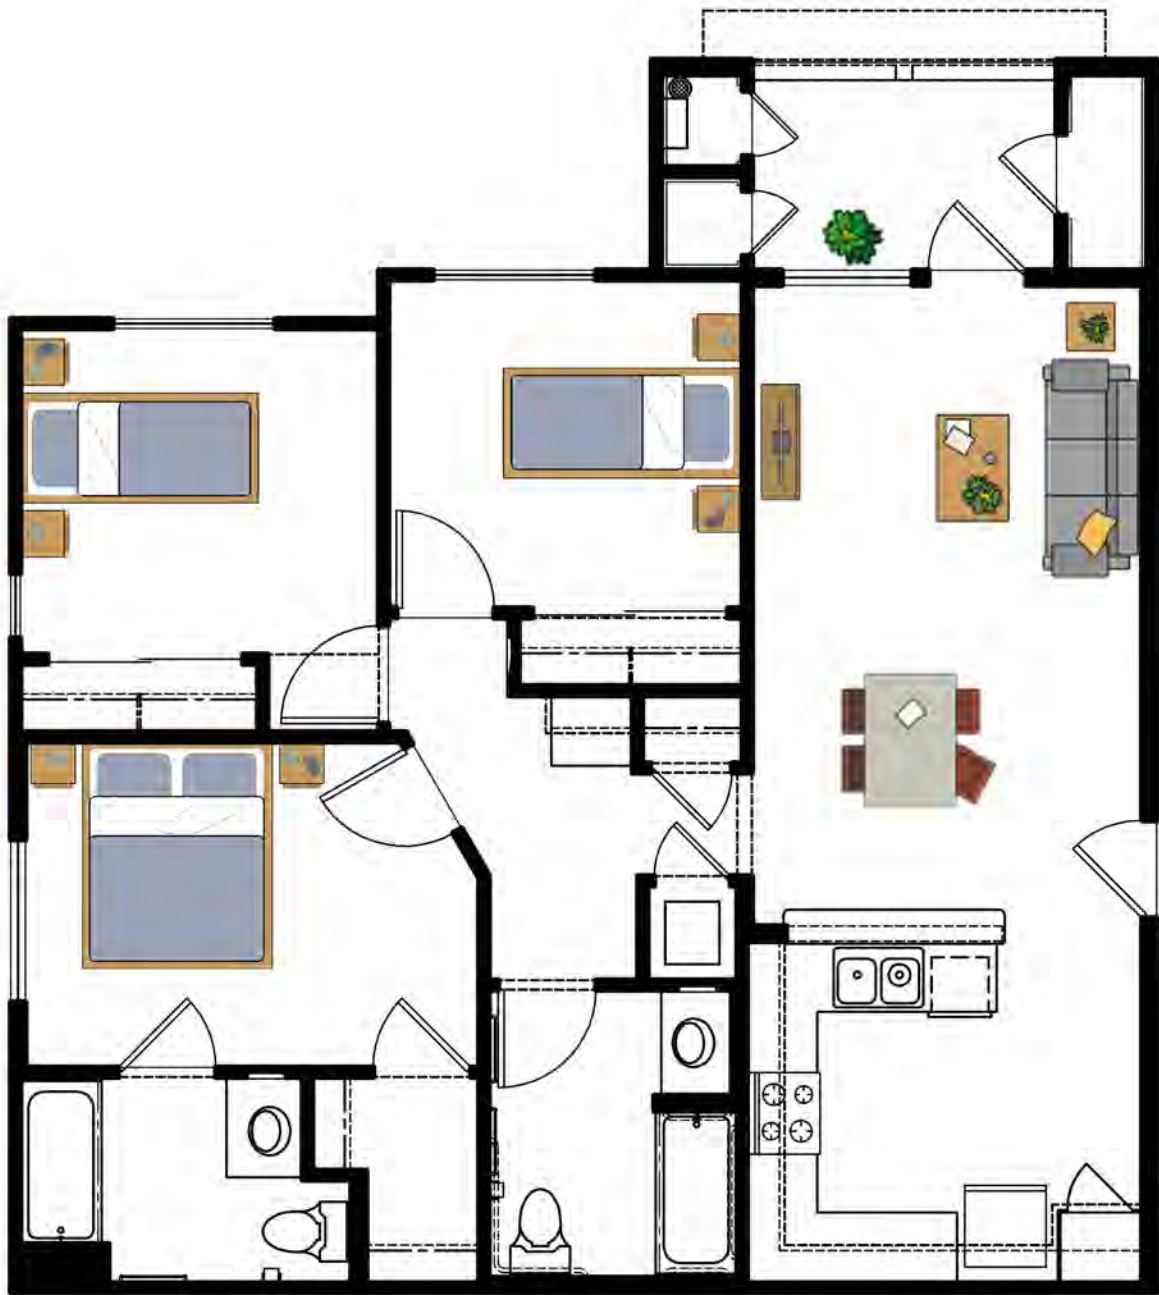

## UNIT A1.1

*One Bedroom*

1 Bedroom / 1 Bath  
827 Sq. Ft.

PROMENADE AT CREEKSIDE APARTMENTS

**UNIT A2.1**

*One Bedroom*

1 bed/ 1bath  
842 Sq. Ft.

**PROMENADE AT CREEKSIDE APARTMENTS**

**UNIT A3.3a**

*One Bedrooms*

1 bed/ 1 bath  
869 Sq. Ft.

**PROMENADE AT CREEKSIDE APARTMENTS**

**UNIT B1.1**  
*Two Bedrooms*

2 bed/ 1bath  
1,046 Sq. Ft.

**PROMENADE AT CREEKSIDE APARTMENTS**

**UNIT B3.1**

*Two Bedrooms*

2 bed/ 1bath

1,032 Sq. Ft.

**PROMENADE AT CREEKSIDE APARTMENTS**

**UNIT B4.2a**

*Two Bedrooms*

2 bed/ 1bath

1,027 Sq. Ft.

**PROMENADE AT CREEKSIDE APARTMENTS**

**UNIT C1.1**

*Three Bedrooms*

3 bed/ 2 bath

1,186 Sq. Ft.

**PROMENADE AT CREEKSIDE APARTMENTS**

**UNIT C2.2**  
*Three Bedrooms*

3 bed/ 2 bath  
1,265 Sq. Ft.