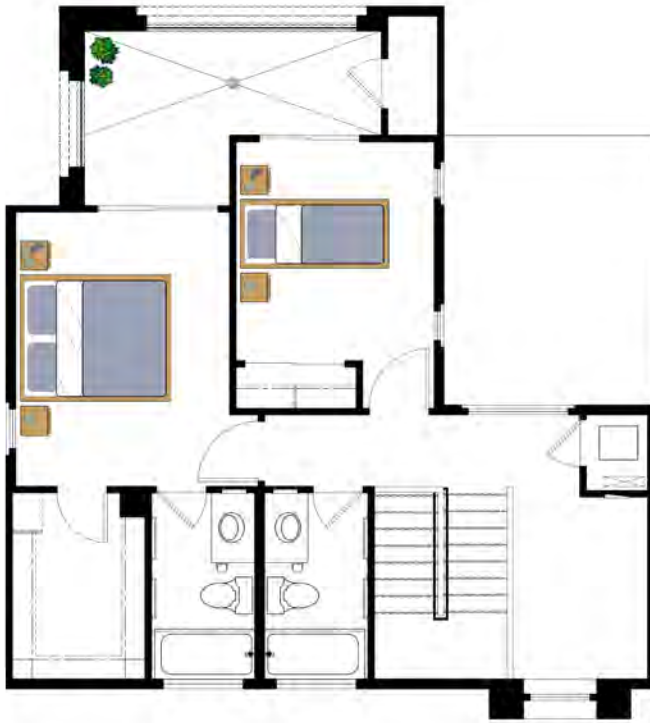

## UNIT A1.1

*One Bedroom*

1 Bedroom / 1 Bath  
827 Sq. Ft.

PROMENADE AT CREEKSIDE APARTMENTS

**UNIT A2.1**

*One Bedroom*

1 bed/ 1bath  
842 Sq. Ft.

**PROMENADE AT CREEKSIDE APARTMENTS**

**PROMENADE AT CREEKSIDE APARTMENTS**

**UNIT C1.1**

*Three Bedrooms*

3 bed/ 2 bath

1,186 Sq. Ft.

**PROMENADE AT CREEKSIDE APARTMENTS**

**UNIT C2.2**  
*Three Bedrooms*

3 bed/ 2 bath  
1,265 Sq. Ft.

**PROMENADE AT CREEKSIDE APARTMENTS**

UPPER FLOOR

STREET LEVEL

**UNIT D1.1**  
*Three Bedrooms*

3 bed/ 2 bath  
1,408 Sq. Ft.

**PROMENADE AT CREEKSIDE APARTMENTS**

UPPER FLOOR

STREET LEVEL

**UNIT D1.2**

*Three Bedrooms*

3 bed/ 2 1/2 bath  
1,833 Sq. Ft.

**PROMENADE AT CREEKSIDE APARTMENTS**

UPPER FLOOR

STREET LEVEL

**UNIT E1a**  
*Three Bedrooms*

3 bed/ 2 1/2 bath  
1,790 Sq. Ft.