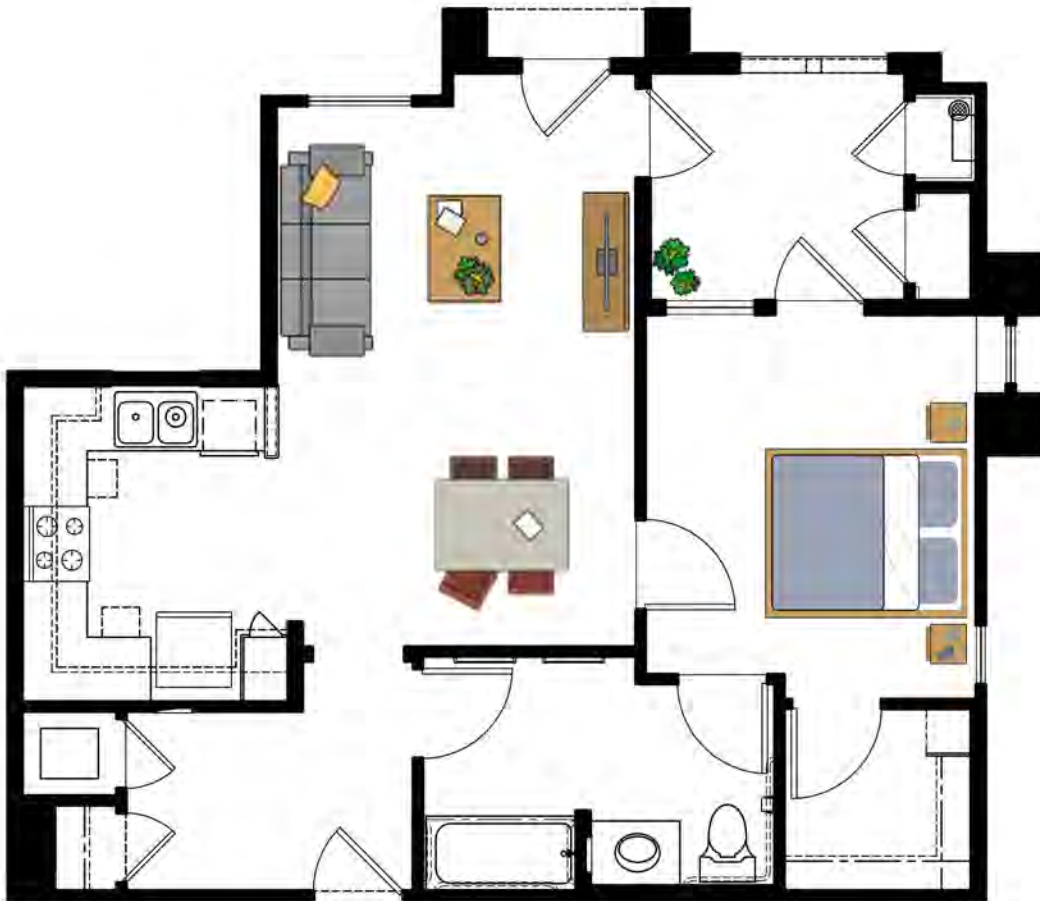

## UNIT A1.1

*One Bedroom*

1 Bedroom / 1 Bath  
827 Sq. Ft.

PROMENADE AT CREEKSIDE APARTMENTS

**UNIT A2.1**

*One Bedroom*

1 bed/ 1bath  
842 Sq. Ft.

**PROMENADE AT CREEKSIDE APARTMENTS**

**UNIT A3.3a**

*One Bedrooms*

1 bed/ 1 bath  
869 Sq. Ft.

**PROMENADE AT CREEKSIDE APARTMENTS**

**UNIT B1.1**  
*Two Bedrooms*

2 bed/ 1bath  
1,046 Sq. Ft.

**PROMENADE AT CREEKSIDE APARTMENTS**

**UNIT B3.1**

*Two Bedrooms*

2 bed/ 1bath

1,032 Sq. Ft.

**PROMENADE AT CREEKSIDE APARTMENTS**

**UNIT B4.2a**

*Two Bedrooms*

2 bed/ 1bath

1,027 Sq. Ft.