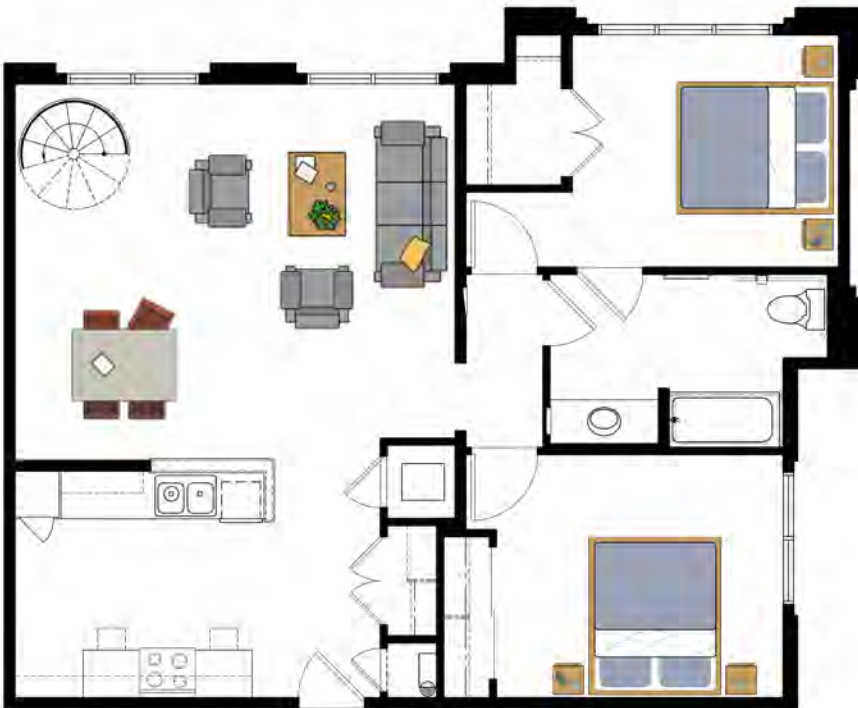

*Two Bedrooms*

2 bed/ 1bath

1,032 Sq. Ft.

**PROMENADE AT CREEKSIDE APARTMENTS**

**UNIT B4.2a**

*Two Bedrooms*

2 bed/ 1bath

1,027 Sq. Ft.

**PROMENADE AT CREEKSIDE APARTMENTS**

**UNIT C1.1**

*Three Bedrooms*

3 bed/ 2 bath

1,186 Sq. Ft.

**PROMENADE AT CREEKSIDE APARTMENTS**

**UNIT C2.2**  
*Three Bedrooms*

3 bed/ 2 bath  
1,265 Sq. Ft.

**PROMENADE AT CREEKSIDE APARTMENTS**

UPPER FLOOR

STREET LEVEL

**UNIT D1.1**  
*Three Bedrooms*

3 bed/ 2 bath  
1,408 Sq. Ft.

**PROMENADE AT CREEKSIDE APARTMENTS**

UPPER FLOOR

STREET LEVEL