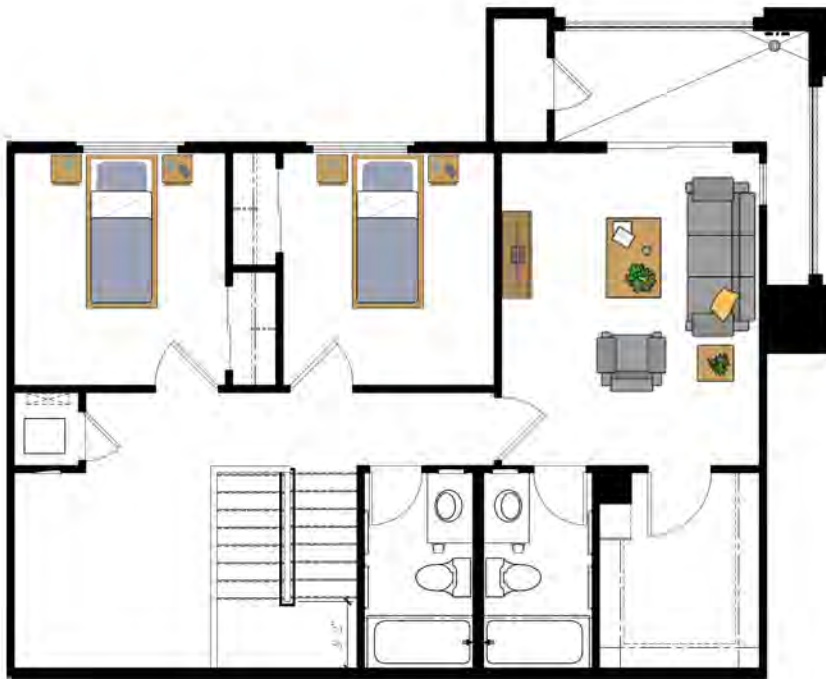

**PROMENADE AT CREEKSIDE APARTMENTS**

**UNIT C1.1**

*Three Bedrooms*

3 bed/ 2 bath

1,186 Sq. Ft.

**PROMENADE AT CREEKSIDE APARTMENTS**

**UNIT C2.2**  
*Three Bedrooms*

3 bed/ 2 bath  
1,265 Sq. Ft.

**PROMENADE AT CREEKSIDE APARTMENTS**

UPPER FLOOR

STREET LEVEL

**UNIT D1.1**  
*Three Bedrooms*

3 bed/ 2 bath  
1,408 Sq. Ft.

**PROMENADE AT CREEKSIDE APARTMENTS**

UPPER FLOOR

STREET LEVEL

**UNIT D1.2**

*Three Bedrooms*

3 bed/ 2 1/2 bath  
1,833 Sq. Ft.

**PROMENADE AT CREEKSIDE APARTMENTS**

UPPER FLOOR

STREET LEVEL

**UNIT E1a**  
*Three Bedrooms*

3 bed/ 2 1/2 bath  
1,790 Sq. Ft.