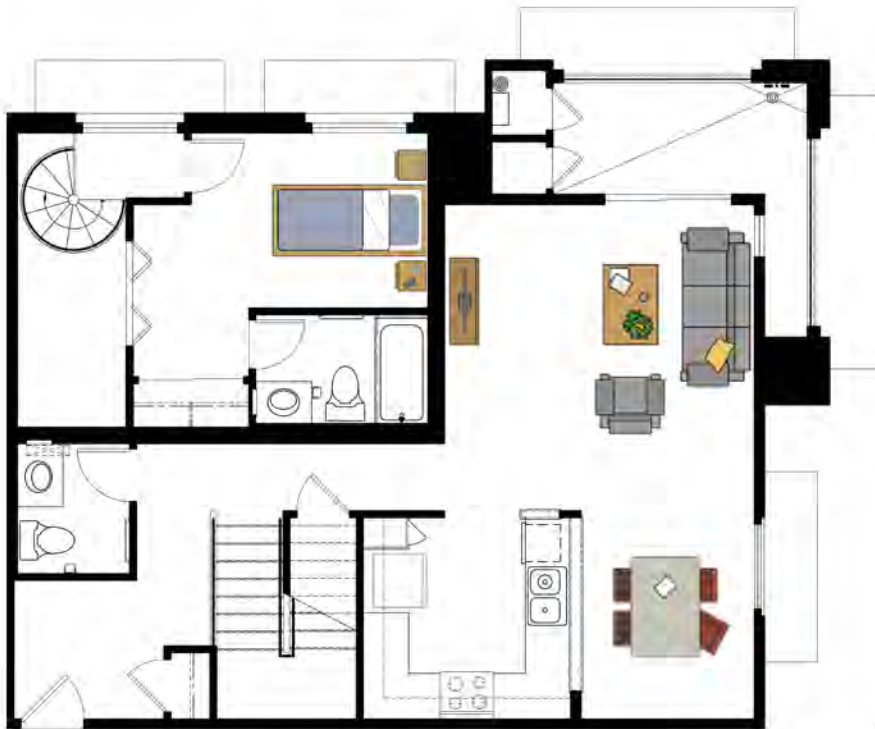

## UNIT A1.1

*One Bedroom*

1 Bedroom / 1 Bath  
827 Sq. Ft.

PROMENADE AT CREEKSIDE APARTMENTS

**UNIT A2.1**

*One Bedroom*

1 bed/ 1bath  
842 Sq. Ft.

**PROMENADE AT CREEKSIDE APARTMENTS**

**PROMENADE AT CREEKSIDE APARTMENTS**

**UNIT C1.1**

*Three Bedrooms*

3 bed/ 2 bath

1,186 Sq. Ft.

**PROMENADE AT CREEKSIDE APARTMENTS**

**UNIT C2.2**  
*Three Bedrooms*

3 bed/ 2 bath  
1,265 Sq. Ft.

**PROMENADE AT CREEKSIDE APARTMENTS**

UPPER FLOOR

STREET LEVEL

**UNIT D1.1**  
*Three Bedrooms*

3 bed/ 2 bath  
1,408 Sq. Ft.

**PROMENADE AT CREEKSIDE APARTMENTS**

UPPER FLOOR

STREET LEVEL

**UNIT D1.2**

*Three Bedrooms*

3 bed/ 2 1/2 bath  
1,833 Sq. Ft.

**PROMENADE AT CREEKSIDE APARTMENTS**

UPPER FLOOR

STREET LEVEL

**UNIT E1a**  
*Three Bedrooms*

3 bed/ 2 1/2 bath  
1,790 Sq. Ft.